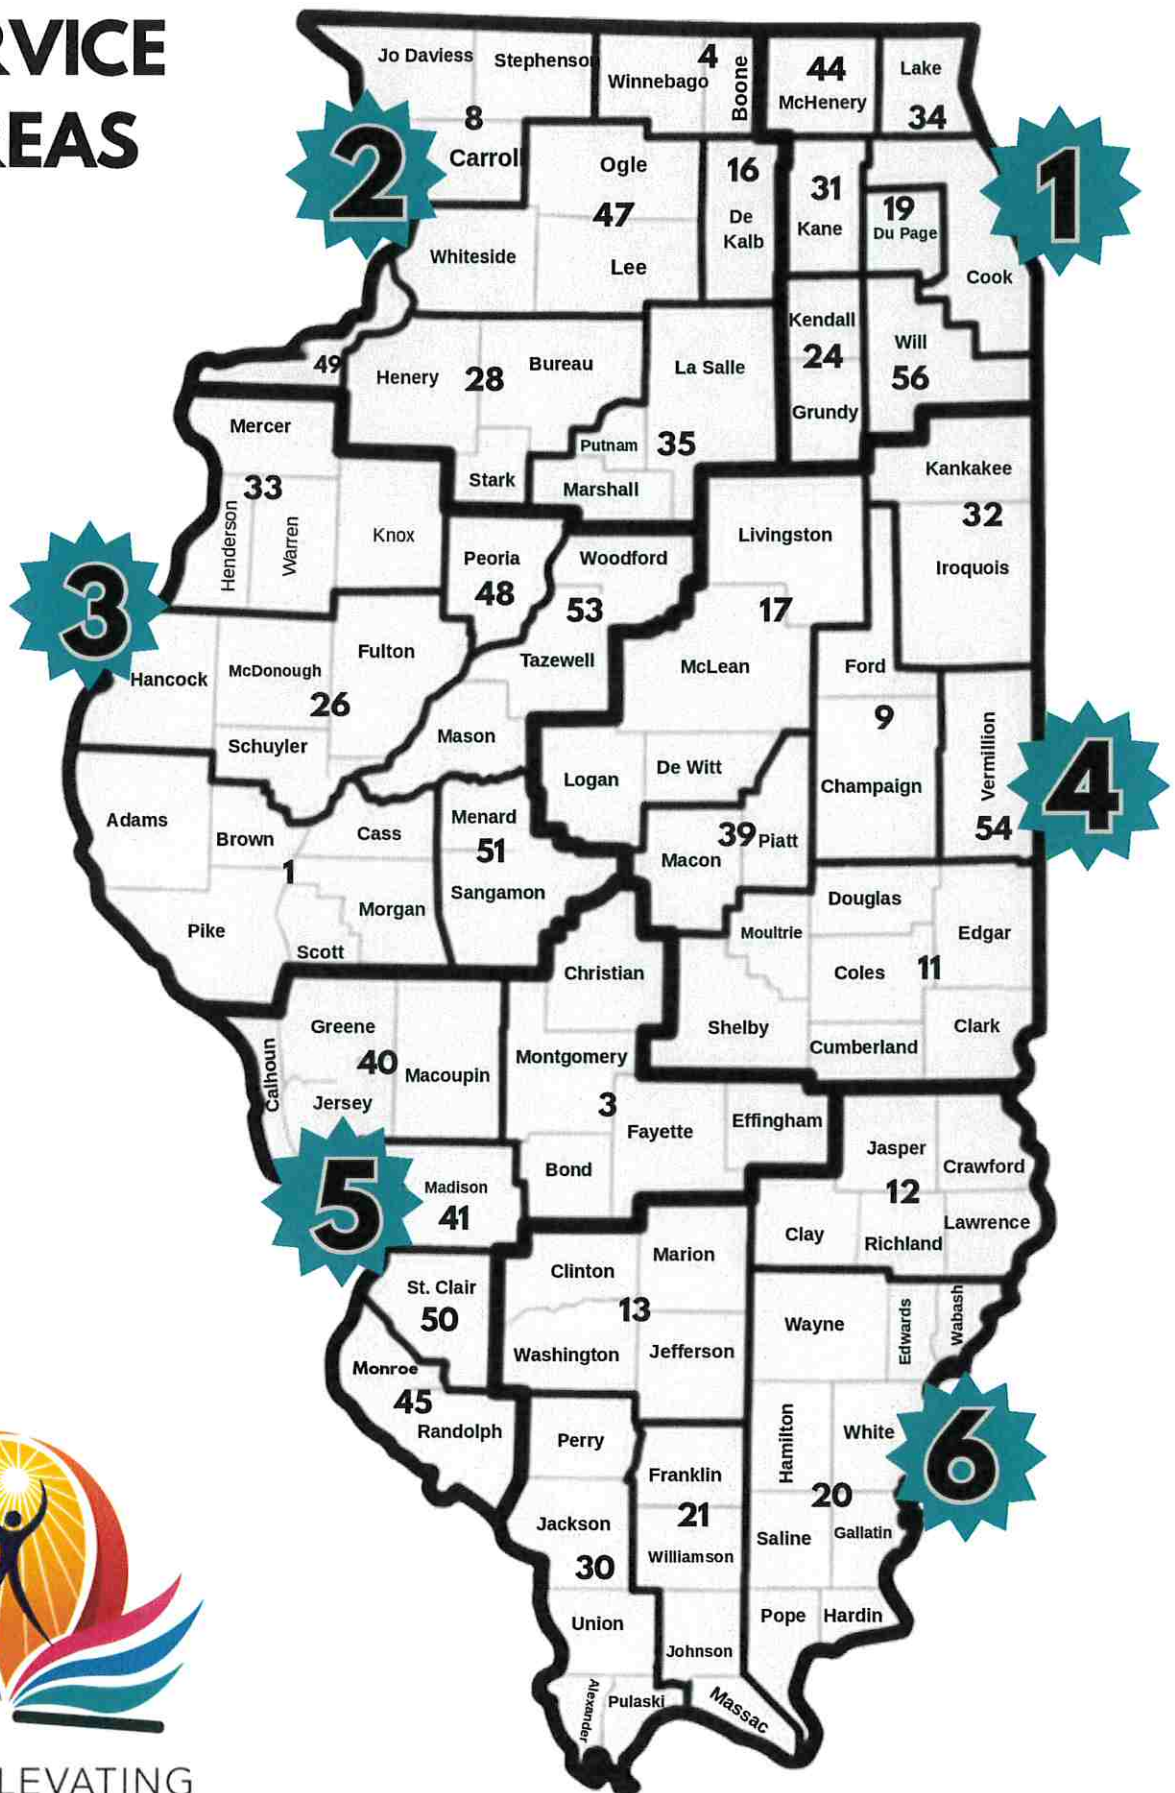

SERVICE AREAS

ILLINOIS ELEVATING
SPECIAL EDUCATORS
 NETWORK